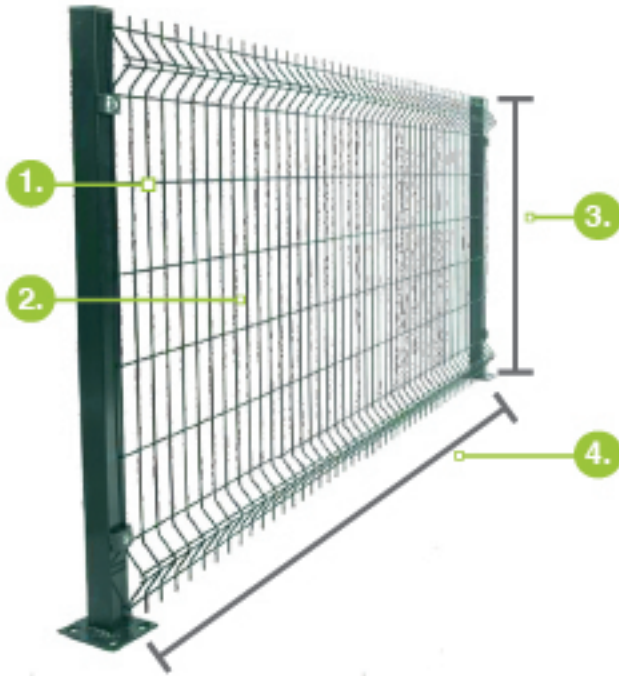

2D/3D PANEL FENCE

2D/3D PANEL ÇİT

Our panel fence products economical, durable, long-lasting, and easy-to-install that are environmentally friendly and feature an elegant design. You can choose them for all kinds of applications to define your boundaries, ensure protection, and enhance your security.

Ekonomik, dayanıklı, uzun ömürlü ve kolay montaj imkânı sunan, çevre dostu ve estetik görünümü sahip çit ürünlerimiz Sınırlarınızı belirlemek, koruma sağlamak ve güvenliğinizi artırmak için her türlü uygulamada tercih edebilirsiniz.

	1. Wire Thickness	2. Mesh size	3. Height	4. Length
3D panel	Ø 4,00x4,00 Ø 4,50x4,50 mm Ø 4,00x4,00 Ø 5,00x5,00 mm	55 mm 150-200 mm	1030 - 1230 - 1530 1730 - 1930 - 2030 mm	2000 - 2500 - 3000 mm
2D panel	Ø 6x5x6 Ø 8x6*8 mm	55 mm 150-200 mm	1030 - 1230 - 1530 1730 - 1930 - 2030 mm	2000 - 2500 - 3000 mm